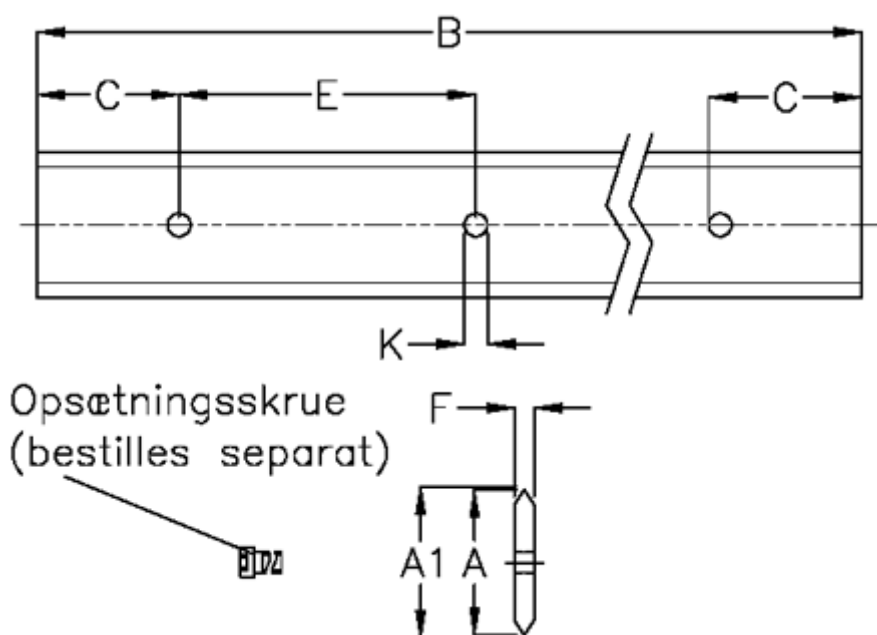

# Data Sheet

Article number: 0591281256  
Description: Hepco SL2 spacer slide  
SS L 76-1256

## Measures

A = 76  
A1 = 76.81  
B = 1256  
C = 43.0  
E = 90  
F = 9.1  
For bearing = 54  
For screw = M10x25

K = 11.5  
Weight kg/1000 = 5000